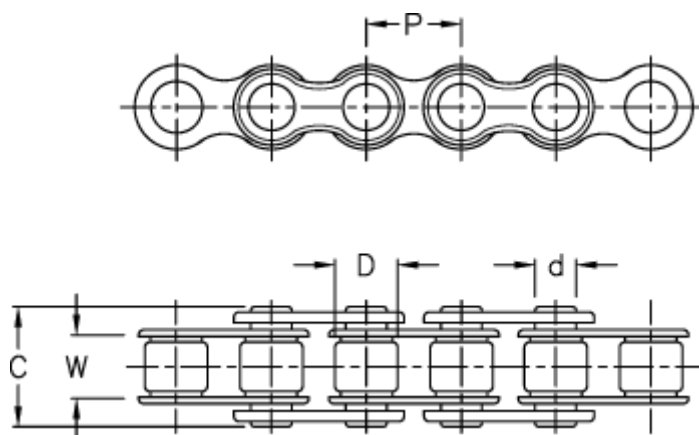

# Data Sheet

Article number: 61001120030

Description: KLEEchain 3/8 x 7/32 simplex 06 B-1 Stainless steel  
5 meter in box (without connecting links)

## Measures

Breaking power = 6200N

C = 13.15

Chain size = 3/8 x 7/32"

d = 3.28

D = 6.35

Description = 06 B-1

P = 9.525

W = 5.72